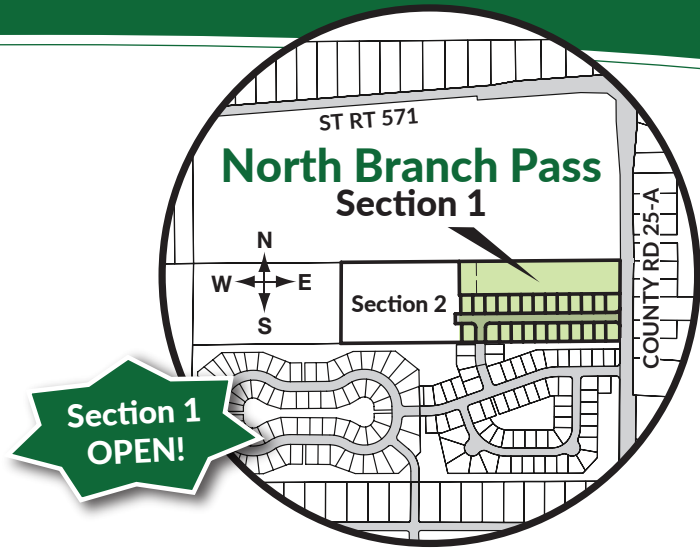

NORTH BRANCH PASS

North Branch Pass

- Easy access to shopping and I-75
- Minutes from charming downtown Tipp City
- Tipp City School District

Directions: Take I-75 to exit 68, Turn West on State Route 571, Turn North on County Rd 25-A, Turn West on North Branch Pass

■ Lots available through Crale Builders

Lot Price—**\$62,900**

Homes Starting
in the **\$300,000's**

937.498.8000
CraleBuilders.com

3486 State Route 29
Sidney, OH 45365
info@cralebuilders.com