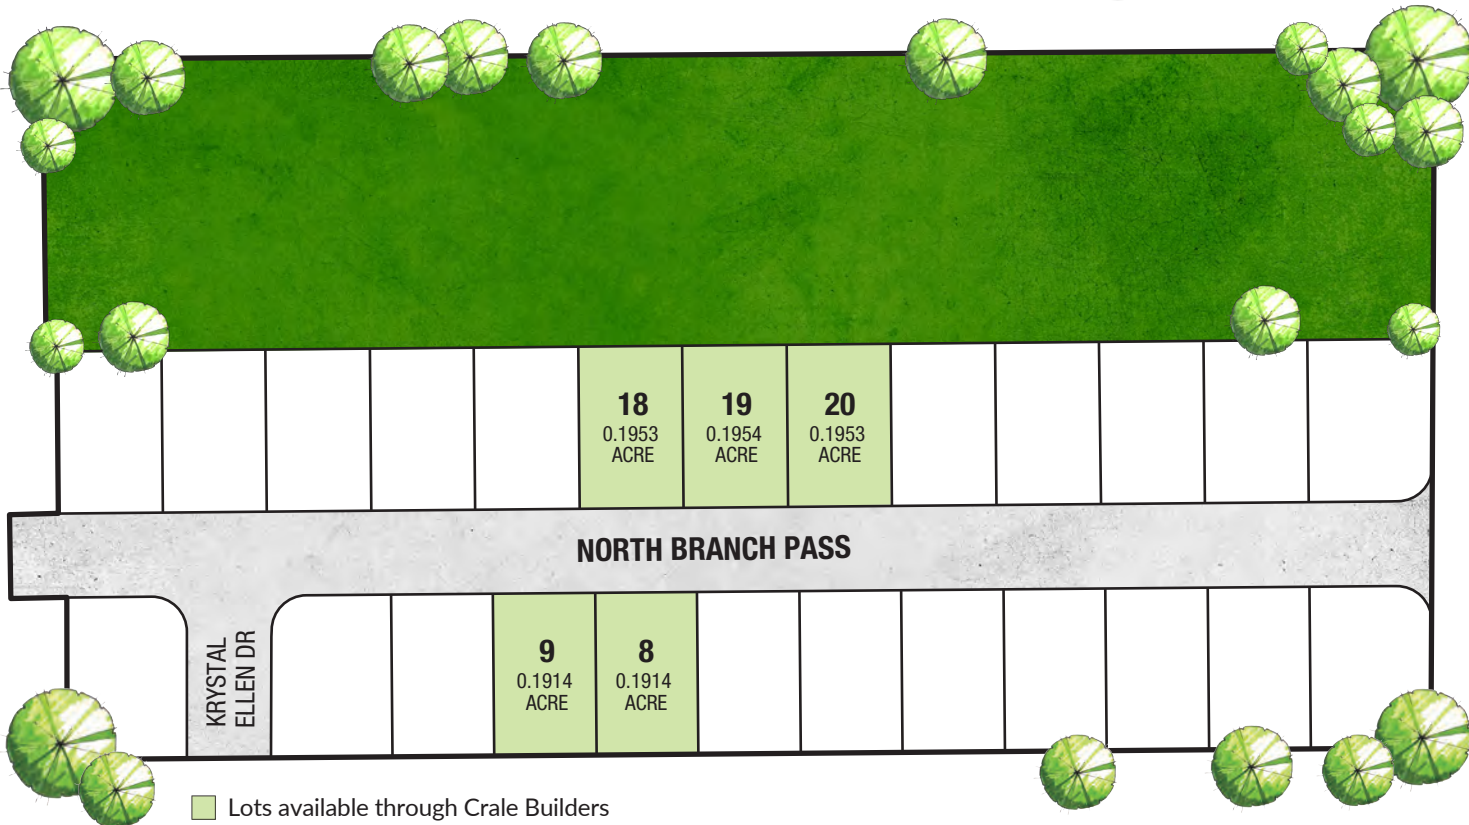

NORTH BRANCH PASS

North Branch Pass

- Easy access to shopping and I-75
- Minutes from charming downtown Tipp City
- Tipp City School District

Directions: Take I-75 to exit 68, Turn West on State Route 571, Turn North on County Rd 25-A, Turn West on North Branch Pass

■ Lots available through Crale Builders

Lot Price—**\$62,900**

Homes Starting
in the **\$300,000's**

937.498.8000
CraleBuilders.com

3486 State Route 29
Sidney, OH 45365
info@cralebuilders.com